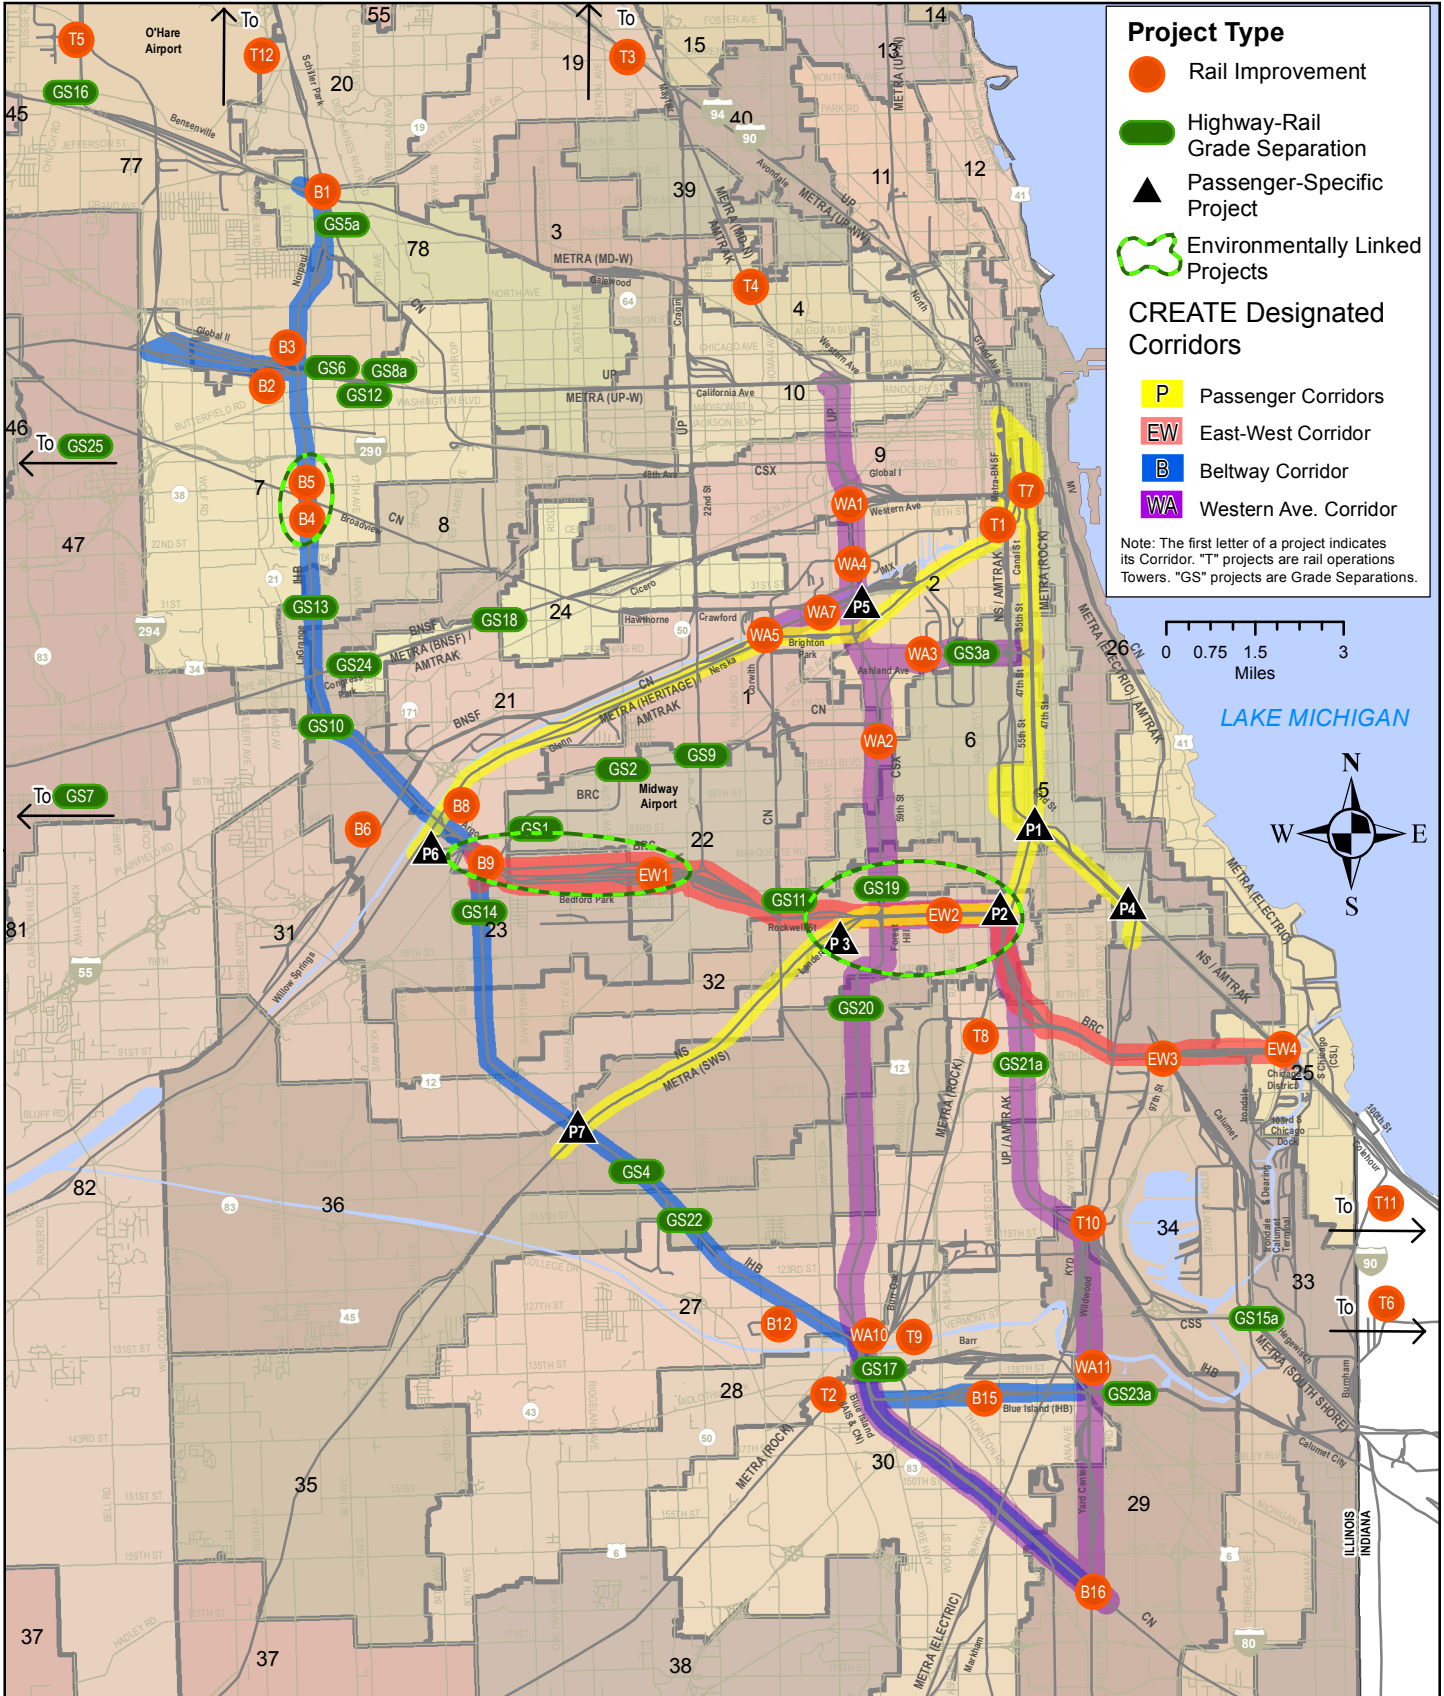

IL House Legislative Districts

Note: Does not include Viaduct Improvement Program locations, Safety Improvement Program or Common Operational Picture

Districts adopted 2011